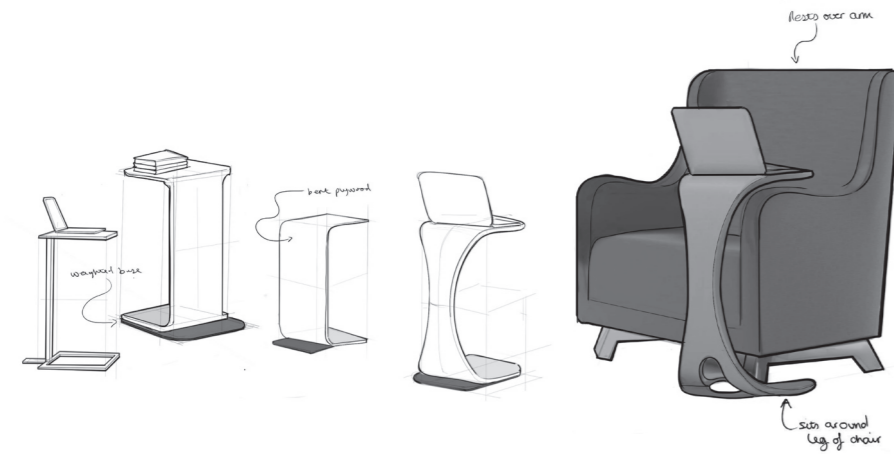

## Prioritising personal space

Now, more than ever, personal space plays an important part of everyday life. Our Neena side table helps you create your own personal space, bringing your laptop, food and drink within easy reach.

Made from moulded birch plywood, the cantilever design allows Neena to slide neatly under your chair to create a comfortable and flexible space.

Stability is provided by the solid steel base in a durable black powdercoated finish. There's even a subtle lip to stop your pen rolling off!

Neena side table  
1NNA1-BIR  
700H | 426W | 373D (mm)  
Weight: 6kg

### KEY FEATURES

- Strong and durable moulded birch plywood construction
- Durable 5mm steel base with black powdercoated finish
- Lipped edge prevent items rolling off

Create your own  
personal space